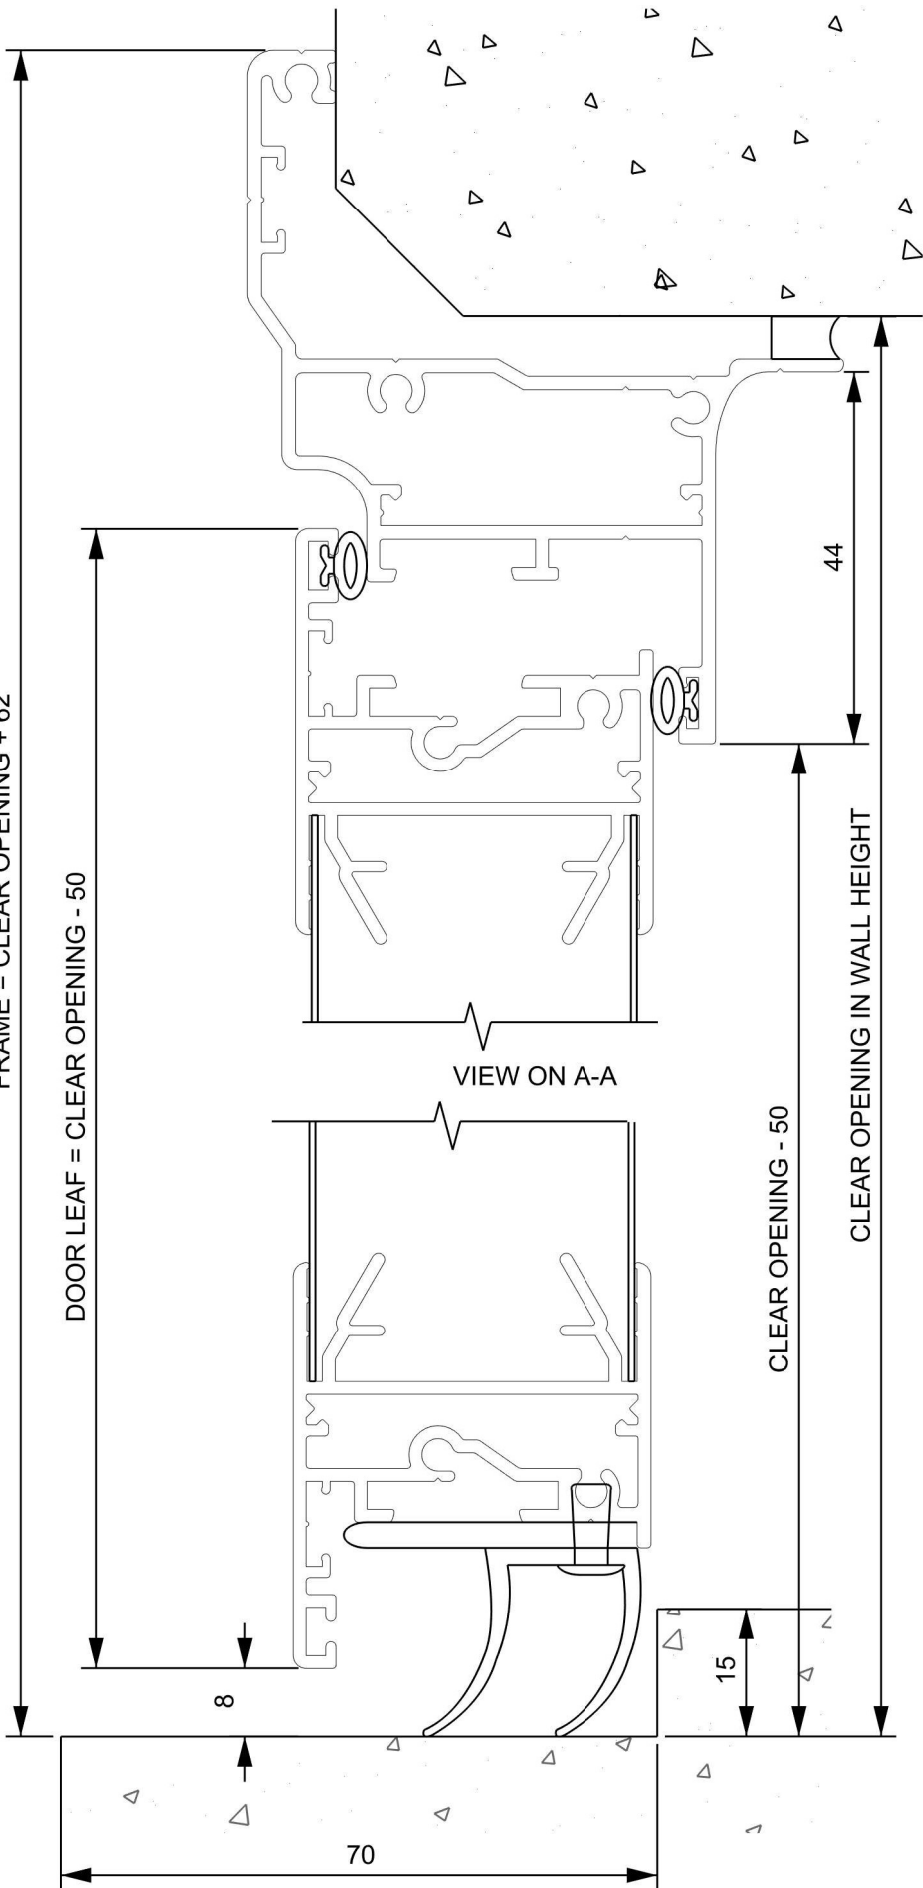

FRAME = CLEAR OPENING + 62

DOOR LEAF = CLEAR OPENING - 50

VIEW ON A-A

CLEAR OPENING - 50

CLEAR OPENING IN WALL HEIGHT

DRAWN BY	WGP
DATE	23/05/2017
DRAWING	DD-014-03
REVISION	1
PRODUCT CODE	DH2018

DURADOOR MK2 OPEN OUT PRECAST WALL - DOUBLE DOOR HEIGHT FRAME SECTION