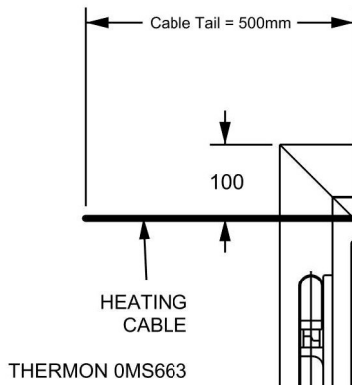

FULL SURROUND ALWAYS has 1 Cable
Heated Sill ONLY IF ORDERED

PLEASE CHECK IF SIZE IS CHANGED TO SUIT CUSTOMER

Coolclad Cable:
Clear Opening = Height + Width
(Height + Width) x 2 + 210mm = Cable Length

Cable on Coolclad to
Always come out of
hinge side of door.

DRAWN BY	WGP
DATE	19/05/2017
DRAWING	CC-003-01
REVISION	1
PRODUCT CODE	TMH2008

COOLCLAD FULL SURROUND CABLE