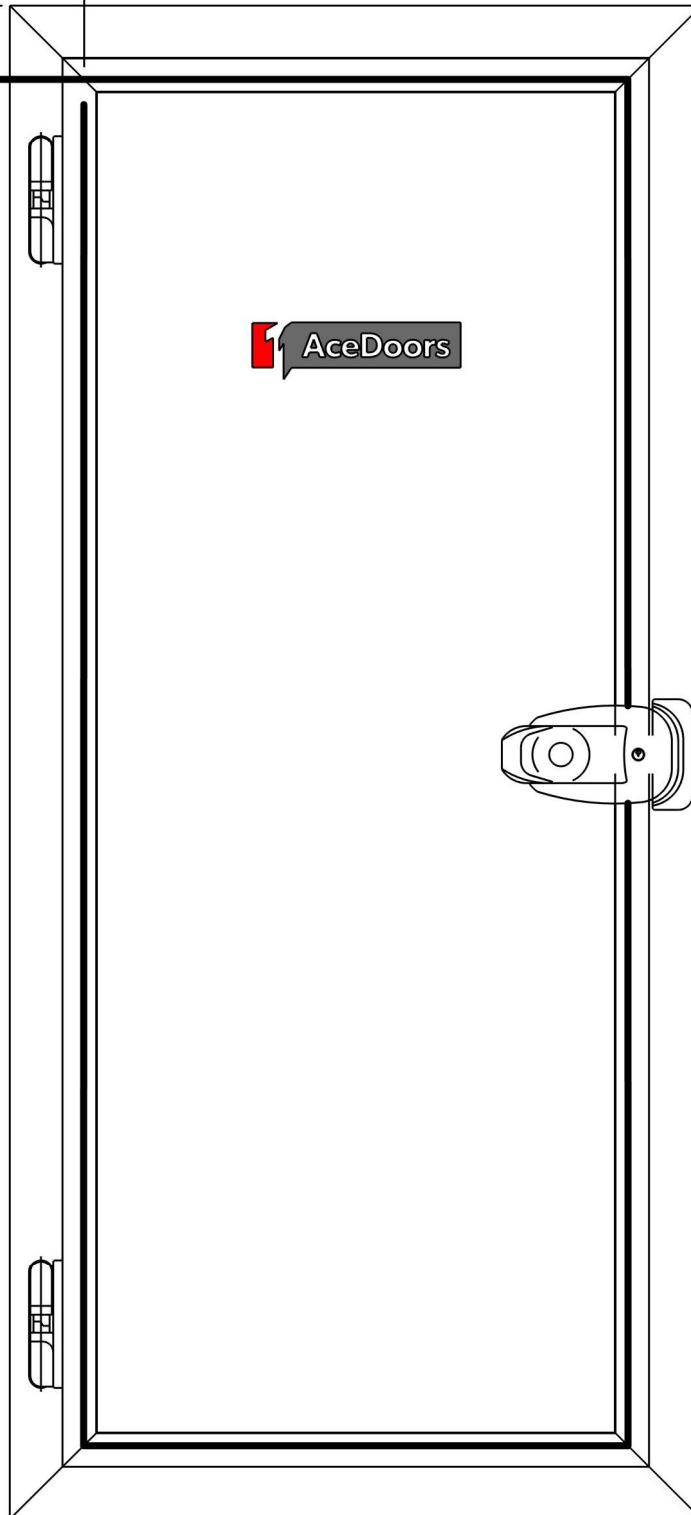

FULL SURROUND ALWAYS has 1 Cable
Heated Sill ONLY IF ORDERED

PLEASE CHECK IF SIZE IS CHANGED TO SUIT CUSTOMER

Coolclad Cable:
Clear Opening = Height + Width
(Height + Width) x 2 + 210mm = Cable Length

Cable on Coolclad to
Always come out of
hinge side of door.

DRAWN BY	WGP
DATE	19/05/2017
DRAWING	CC-003-01
REVISION	1
PRODUCT CODE	TMH2008

COOLCLAD FULL SURROUND CABLE