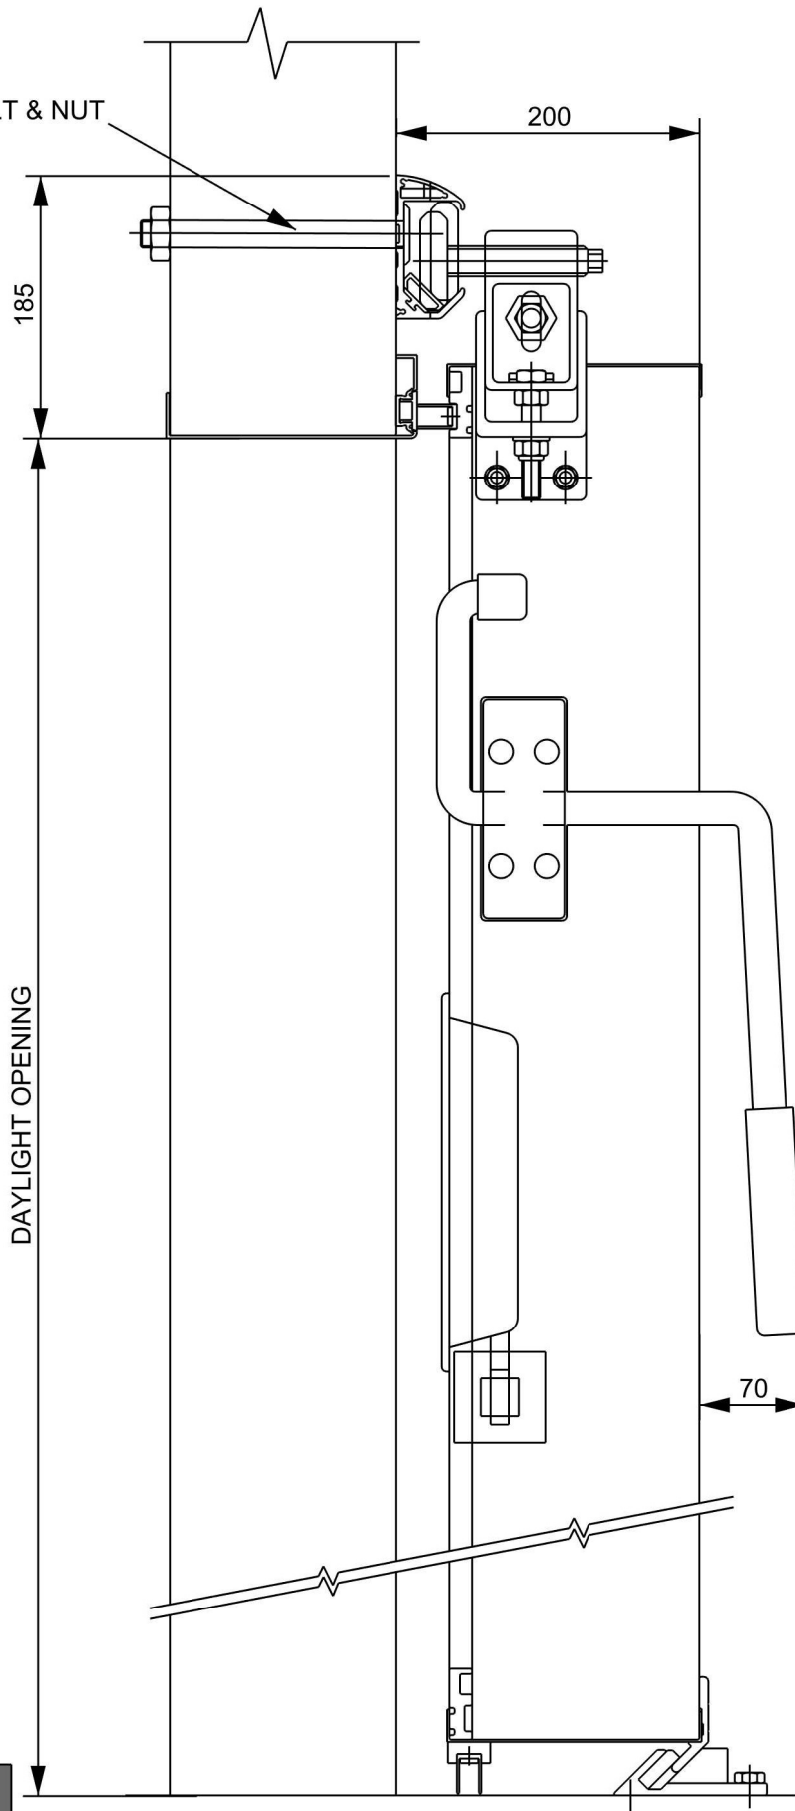

18mm NYLON BOLT & NUT

DRAWN BY	WGP
DATE	30/05/2017
DRAWING	MTS-008-01
REVISION	1
PRODUCT CODE	<b>SM2009</b>

# 150mm LOW SLIDER TEMP DOOR