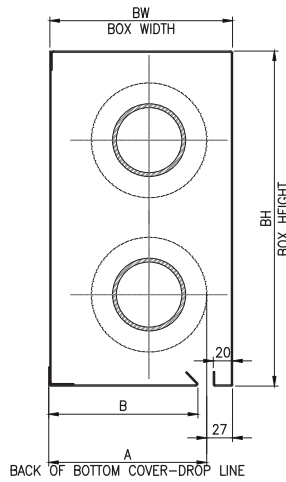

CUTSHEET

KENT AUTOMATIC SMOKE CURTAINS (ASC Series)

SMOKE CURTAIN BOXES

CURTAIN DROP	SINGLE ROLLER BOX - TYPE 1			
	WIDTH(BW)	HEIGHT(BH)	A	B
UPTO 3m	160mm	160mm	133mm	135mm
3m TO 7m	210mm	210mm	183mm	175mm
7m TO 12m	280mm	280mm	253mm	245mm

CURTAIN DROP	MULTIPLE ROLLER BOX - TYPE 2			
	WIDTH(BW)	HEIGHT(BH)	A	B
UPTO 3m	160mm	300mm	133mm	135mm
3m TO 7m	210mm	390mm	183mm	175mm
7m TO 12m	280mm	500mm	253mm	245mm

CURTAIN DROP	MULTIPLE ROLLER BOX - TYPE3			
	WIDTH(BW)	HEIGHT(BH)	A	B
UPTO 3m	280mm	160mm	140mm	133mm
3m TO 7m	370mm	210mm	185mm	178mm
7m TO 12m	480mm	280mm	240mm	233mm

CURTAIN DROP	SINGLE ROLLER BOX - TYPE 1			
	WIDTH(BW)	HEIGHT(BH)	A	B
UPTO 3m	160mm	180mm	133mm	108mm
3m TO 7m	210mm	230mm	183mm	158mm
7m TO 12m	280mm	300mm	253mm	228mm

CURTAIN DROP	MULTIPLE ROLLER BOX - TYPE 2			
	WIDTH(BW)	HEIGHT(BH)	A	B
UPTO 3m	160mm	320mm	133mm	108mm
3m TO 7m	210mm	410mm	183mm	158mm
7m TO 12m	280mm	520mm	253mm	228mm