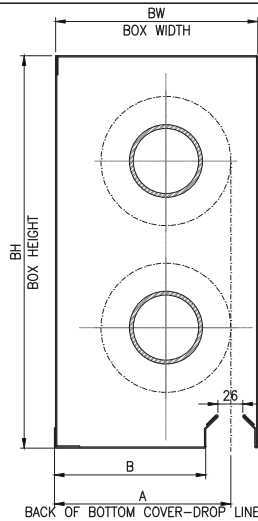

CUTSHEET

KENT AUTOMATIC SMOKE CURTAINS (ASC Series)

SMOKE CURTAIN BOXES

CURTAIN DROP	SINGLE ROLLER BOX - TYPE 1			
	WIDTH(BW)	HEIGHT(BH)	A	B
UPTO 3m	160mm	160mm	133mm	135mm
3m TO 7m	210mm	210mm	183mm	175mm
7m TO 12m	280mm	280mm	253mm	245mm

CURTAIN DROP	MULTIPLE ROLLER BOX - TYPE 2			
	WIDTH(BW)	HEIGHT(BH)	A	B
UPTO 3m	160mm	300mm	133mm	135mm
3m TO 7m	210mm	390mm	183mm	175mm
7m TO 12m	280mm	500mm	253mm	245mm

CURTAIN DROP	MULTIPLE ROLLER BOX - TYPE3			
	WIDTH(BW)	HEIGHT(BH)	A	B
UPTO 3m	280mm	160mm	140mm	133mm
3m TO 7m	370mm	210mm	185mm	178mm
7m TO 12m	480mm	280mm	240mm	233mm

CURTAIN DROP	SINGLE ROLLER BOX - TYPE 1			
	WIDTH(BW)	HEIGHT(BH)	A	B
UPTO 3m	160mm	180mm	133mm	108mm
3m TO 7m	210mm	230mm	183mm	158mm
7m TO 12m	280mm	300mm	253mm	228mm

CURTAIN DROP	MULTIPLE ROLLER BOX - TYPE 2			
	WIDTH(BW)	HEIGHT(BH)	A	B
UPTO 3m	160mm	320mm	133mm	108mm
3m TO 7m	210mm	410mm	183mm	158mm
7m TO 12m	280mm	520mm	253mm	228mm

CURTAIN DROP	MULTIPLE ROLLER BOX - TYPE3			
	WIDTH(BW)	HEIGHT(BH)	A	B
UPTO 3m	280mm	180mm	140mm	116mm
3m TO 7m	370mm	230mm	185mm	161mm
7m TO 12m	480mm	300mm	240mm	216mm