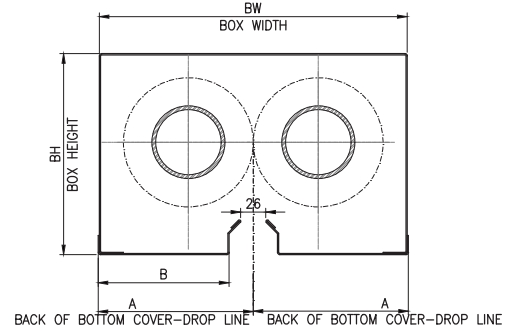

CUTSHEET

KENT AUTOMATIC SMOKE CURTAINS (ASC Series)

SMOKE CURTAIN BOXES

CURTAIN DROP	SINGLE ROLLER BOX - TYPE 1			
	WIDTH(BW)	HEIGHT(BH)	A	B
UPTO 3m	160mm	160mm	133mm	135mm
3m TO 7m	210mm	210mm	183mm	175mm
7m TO 12m	280mm	280mm	253mm	245mm

CURTAIN DROP	MULTIPLE ROLLER BOX - TYPE 2			
	WIDTH(BW)	HEIGHT(BH)	A	B
UPTO 3m	160mm	300mm	133mm	135mm
3m TO 7m	210mm	390mm	183mm	175mm
7m TO 12m	280mm	500mm	253mm	245mm

CURTAIN DROP	MULTIPLE ROLLER BOX - TYPE3			
	WIDTH(BW)	HEIGHT(BH)	A	B
UPTO 3m	280mm	160mm	140mm	133mm
3m TO 7m	370mm	210mm	185mm	178mm
7m TO 12m	480mm	280mm	240mm	233mm

CURTAIN DROP	SINGLE ROLLER BOX - TYPE 1			
	WIDTH(BW)	HEIGHT(BH)	A	B
UPTO 3m	160mm	180mm	133mm	108mm
3m TO 7m	210mm	230mm	183mm	158mm
7m TO 12m	280mm	300mm	253mm	228mm

CURTAIN DROP	MULTIPLE ROLLER BOX - TYPE 2			
	WIDTH(BW)	HEIGHT(BH)	A	B
UPTO 3m	160mm	320mm	133mm	108mm
3m TO 7m	210mm	410mm	183mm	158mm
7m TO 12m	280mm	520mm	253mm	228mm

CURTAIN DROP	MULTIPLE ROLLER BOX - TYPE3			
	WIDTH(BW)	HEIGHT(BH)	A	B
UPTO 3m	280mm	180mm	140mm	116mm
3m TO 7m	370mm	230mm	185mm	161mm
7m TO 12m	480mm	300mm	240mm	216mm