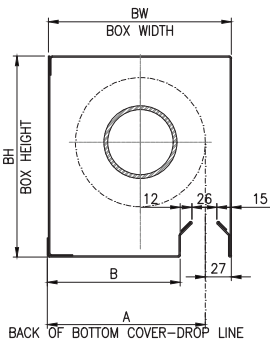

CUTSHEET

KENT AUTOMATIC SMOKE CURTAINS (ASC Series)

SMOKE CURTAIN BOXES

CURTAIN DROP	SINGLE ROLLER BOX - TYPE 1			
	WIDTH(BW)	HEIGHT(BH)	A	B
UPTO 3m	160mm	160mm	133mm	135mm
3m TO 7m	210mm	210mm	183mm	175mm
7m TO 12m	280mm	280mm	253mm	245mm

CURTAIN DROP	MULTIPLE ROLLER BOX - TYPE 2			
	WIDTH(BW)	HEIGHT(BH)	A	B
UPTO 3m	160mm	300mm	133mm	135mm
3m TO 7m	210mm	390mm	183mm	175mm
7m TO 12m	280mm	500mm	253mm	245mm

CURTAIN DROP	MULTIPLE ROLLER BOX - TYPE3			
	WIDTH(BW)	HEIGHT(BH)	A	B
UPTO 3m	280mm	160mm	140mm	133mm
3m TO 7m	370mm	210mm	185mm	178mm
7m TO 12m	480mm	280mm	240mm	233mm

CURTAIN DROP	SINGLE ROLLER BOX - TYPE 1			
	WIDTH(BW)	HEIGHT(BH)	A	B
UPTO 3m	160mm	180mm	133mm	108mm
3m TO 7m	210mm	230mm	183mm	158mm
7m TO 12m	280mm	300mm	253mm	228mm

CURTAIN DROP	MULTIPLE ROLLER BOX - TYPE 2			
	WIDTH(BW)	HEIGHT(BH)	A	B
UPTO 3m	160mm	320mm	133mm	108mm
3m TO 7m	210mm	410mm	183mm	158mm
7m TO 12m	280mm	520mm	253mm	228mm

CURTAIN DROP	MULTIPLE ROLLER BOX - TYPE3			
	WIDTH(BW)	HEIGHT(BH)	A	B
UPTO 3m	280mm	180mm	140mm	116mm
3m TO 7m	370mm	230mm	185mm	161mm
7m TO 12m	480mm	300mm	240mm	216mm