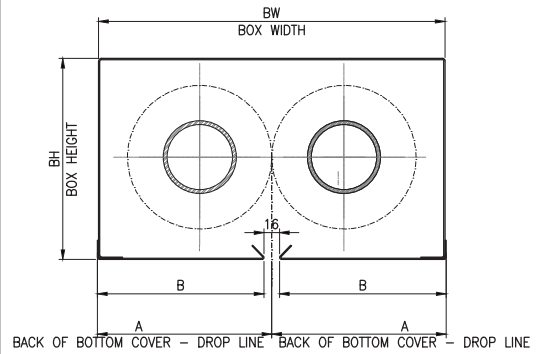

CUTSHEET

KENT AUTOMATIC SMOKE CURTAINS (ASC Series)

SMOKE CURTAIN BOXES

CURTAIN DROP	SINGLE ROLLER BOX - TYPE 1			
	WIDTH(BW)	HEIGHT(BH)	A	B
UPTO 3m	160mm	160mm	133mm	135mm
3m TO 7m	210mm	210mm	183mm	175mm
7m TO 12m	280mm	280mm	253mm	245mm

CURTAIN DROP	MULTIPLE ROLLER BOX - TYPE 2			
	WIDTH(BW)	HEIGHT(BH)	A	B
UPTO 3m	160mm	300mm	133mm	135mm
3m TO 7m	210mm	390mm	183mm	175mm
7m TO 12m	280mm	500mm	253mm	245mm

CURTAIN DROP	MULTIPLE ROLLER BOX - TYPE3			
	WIDTH(BW)	HEIGHT(BH)	A	B
UPTO 3m	280mm	160mm	140mm	133mm
3m TO 7m	370mm	210mm	185mm	178mm
7m TO 12m	480mm	280mm	240mm	233mm

CURTAIN DROP	SINGLE ROLLER BOX - TYPE 1			
	WIDTH(BW)	HEIGHT(BH)	A	B
UPTO 3m	160mm	180mm	133mm	108mm
3m TO 7m	210mm	230mm	183mm	158mm
7m TO 12m	280mm	300mm	253mm	228mm

CURTAIN DROP	MULTIPLE ROLLER BOX - TYPE 2			
	WIDTH(BW)	HEIGHT(BH)	A	B
UPTO 3m	160mm	320mm	133mm	108mm
3m TO 7m	210mm	410mm	183mm	158mm
7m TO 12m	280mm	520mm	253mm	228mm