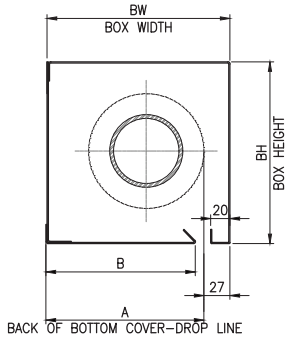

CUTSHEET

KENT AUTOMATIC SMOKE CURTAINS (ASC Series)

SMOKE CURTAIN BOXES

CURTAIN DROP	SINGLE ROLLER BOX - TYPE 1			
	WIDTH(BW)	HEIGHT(BH)	A	B
UPTO 3m	160mm	160mm	133mm	135mm
3m TO 7m	210mm	210mm	183mm	175mm
7m TO 12m	280mm	280mm	253mm	245mm

CURTAIN DROP	MULTIPLE ROLLER BOX - TYPE 2			
	WIDTH(BW)	HEIGHT(BH)	A	B
UPTO 3m	160mm	300mm	133mm	135mm
3m TO 7m	210mm	390mm	183mm	175mm
7m TO 12m	280mm	500mm	253mm	245mm

CURTAIN DROP	MULTIPLE ROLLER BOX - TYPE3			
	WIDTH(BW)	HEIGHT(BH)	A	B
UPTO 3m	280mm	160mm	140mm	133mm
3m TO 7m	370mm	210mm	185mm	178mm
7m TO 12m	480mm	280mm	240mm	233mm

CURTAIN DROP	SINGLE ROLLER BOX - TYPE 1			
	WIDTH(BW)	HEIGHT(BH)	A	B
UPTO 3m	160mm	180mm	133mm	108mm
3m TO 7m	210mm	230mm	183mm	158mm
7m TO 12m	280mm	300mm	253mm	228mm

CURTAIN DROP	MULTIPLE ROLLER BOX - TYPE 2			
	WIDTH(BW)	HEIGHT(BH)	A	B
UPTO 3m	160mm	320mm	133mm	108mm
3m TO 7m	210mm	410mm	183mm	158mm
7m TO 12m	280mm	520mm	253mm	228mm